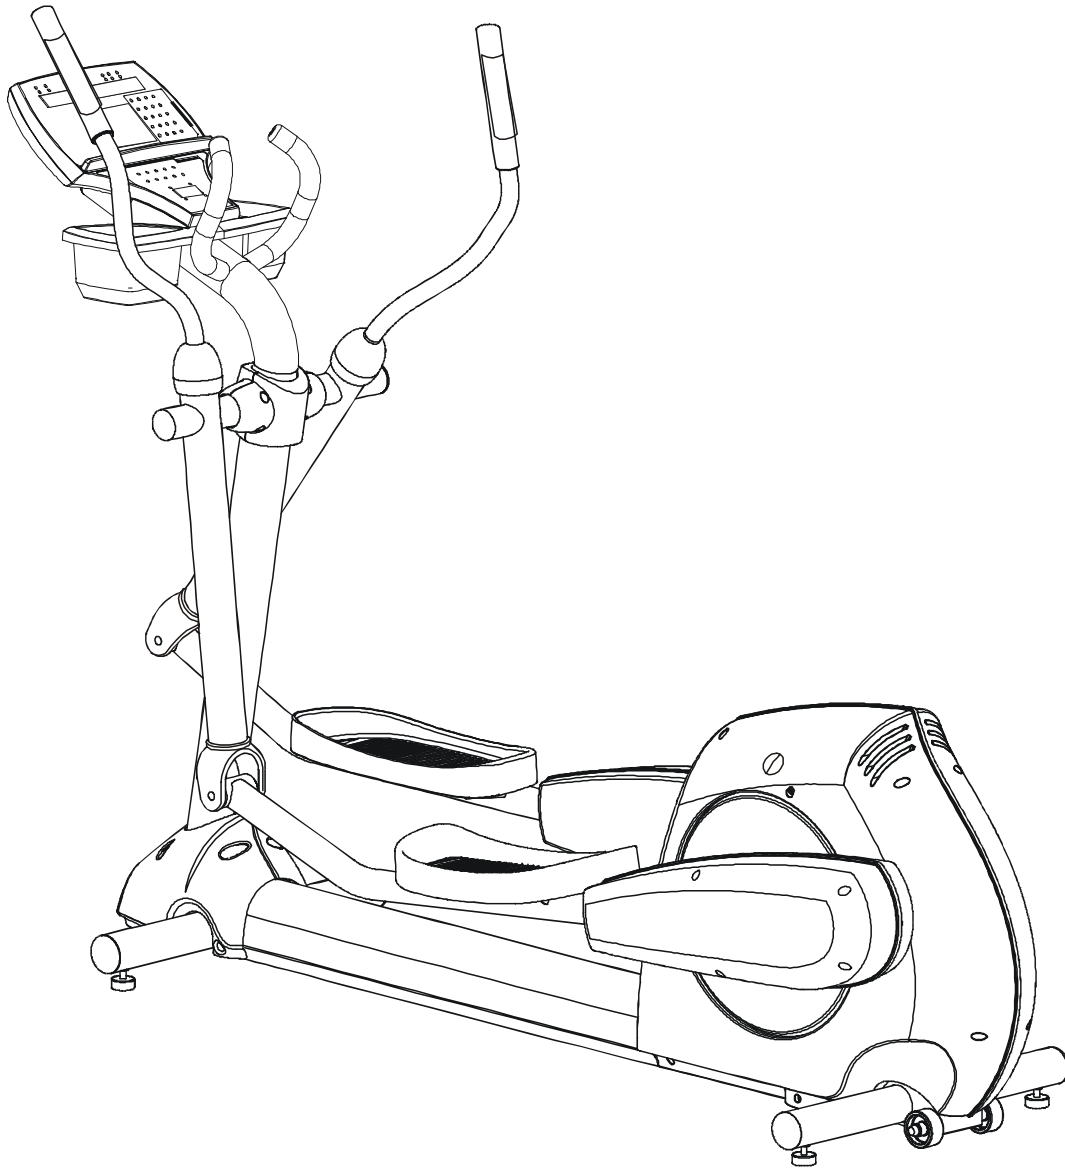

# *LifeFitness*

**CROSS-TRAINER 91XW-0XXX-01**

**Customer Support Services**  
***PARTS MANUAL*** rev. 04 May 2007

**91XW CROSS-TRAINER  
REFERENCES**

**91XW-0XXX-01  
S/N XTG100000 and UP**

OPERATION MANUAL	M051-00K61-A093
SERVICE MANUAL	M051-00K61-A097
ARCTIC SILVER TOUCH UP PAINT: SPRAY CAN .5 OZ BOTTLE W/APPLICATOR .33 OZ PEN	0017-00008-0204 0017-00008-0205 0017-00008-0206
STEALTH GRAY TOUCH UP PAINT (FOR ROCKER ARMS):  SPRAY CAN .5 OZ BOTTLE W/APPLICATOR	0017-00008-0199 0017-00008-0198
ACCESS PANEL ASSEMBLY  PANEL ASSEMBLY CONSISTS OF: 1) AK32-00020-0002 2) AK32-00078-0001 3) 0K61-01373-0000 4) 0017-00021-2846 5) 0017-00042-0754	AK61-00190-0000  COAX CABLE POWER CABLE ACCESS BRACKET F-TYPE CONNECTOR PLASTIC GROMMET
HARDWARE BAG	AK61-00181-0000

**The 91XW-0XXX-01 has both Telemetry and LifePulse Sensors for Heart Rate.**

**NOTE: ADDING THE BOLT ON LCD SCREEN TO THE 91XW-0XXX-01 MAKES THE UNIT A 91XER-0XXX-01.**

	Page
DRIVE BELTS AND ALTERNATOR.....	4
CONSOLE SUPPORT ASSEMBLY.....	5
CONSOLE ASSEMBLY .....	6
ROLLER ASSEMBLY .....	7
CRANKSHAFT ASSEMBLY.....	8
DRIVE LINKAGE ASSEMBLY.....	9
ANTI-LIFT BRACKET AND OUTER PEDAL COVERS.....	10
BRACKETS AND FRAME ASSEMBLY .....	11
CLEVIS AND FRONT FRAME COVERS .....	12
PEDAL LEVER ASSEMBLY.....	13
ROCKER ARM COVERS .....	14
ROCKER ARM ASSEMBLY .....	15
REAR DRIVE SHROUDS W/DECALS.....	16
UPPER ARM / HEART RATE ASSEMBLY .....	17
CABLES.....	18

**91XW CROSS-TRAINER  
DRIVE BELTS AND ALTERNATOR**

**91XW-0XXX-01  
S/N XTG100000 and UP**

**91XW CROSS-TRAINER  
CONSOLE SUPPORT ASSEMBLY**

**91XW-0XXX-01  
S/N XTG10000 and UP**

**91XW CROSS-TRAINER  
CONSOLE ASSEMBLY**